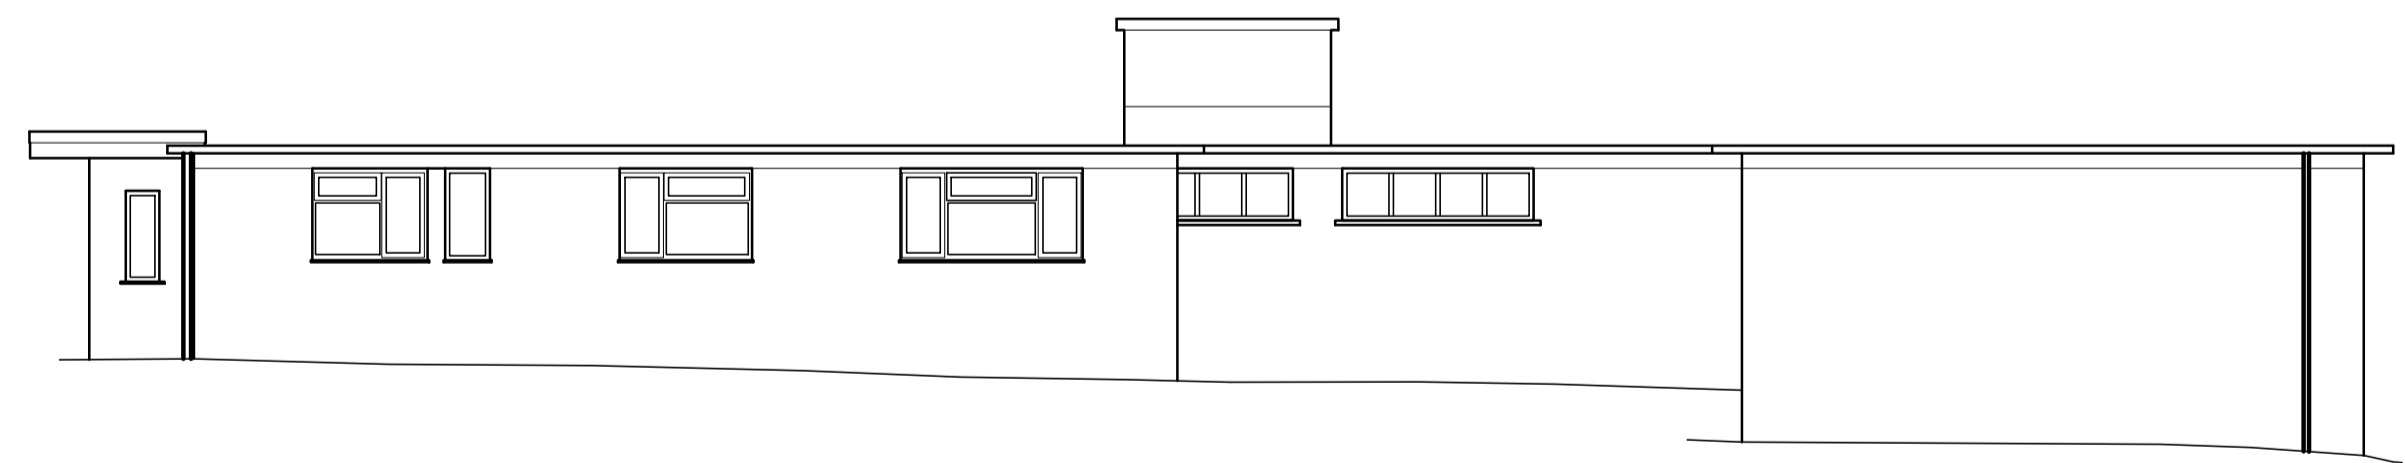

South West Elevation

Revision	Description	Date

NB
Architects
DA

www.nbda-architects.co.uk Tel 01625 575500

Client LAVER LEISURE (OAKAMOOD) LTD

Project MONEYSTONE PARK DEVELOPMENT

Drawing HOUSEKEEPING/MAINT BUILDING
EXISTING ELEVATIONS

Drawing No. 1733-HK-005 Revision

Scale 1:100@A1 Date 12.04.19 Drawn T.J.F.

A1 Drawing