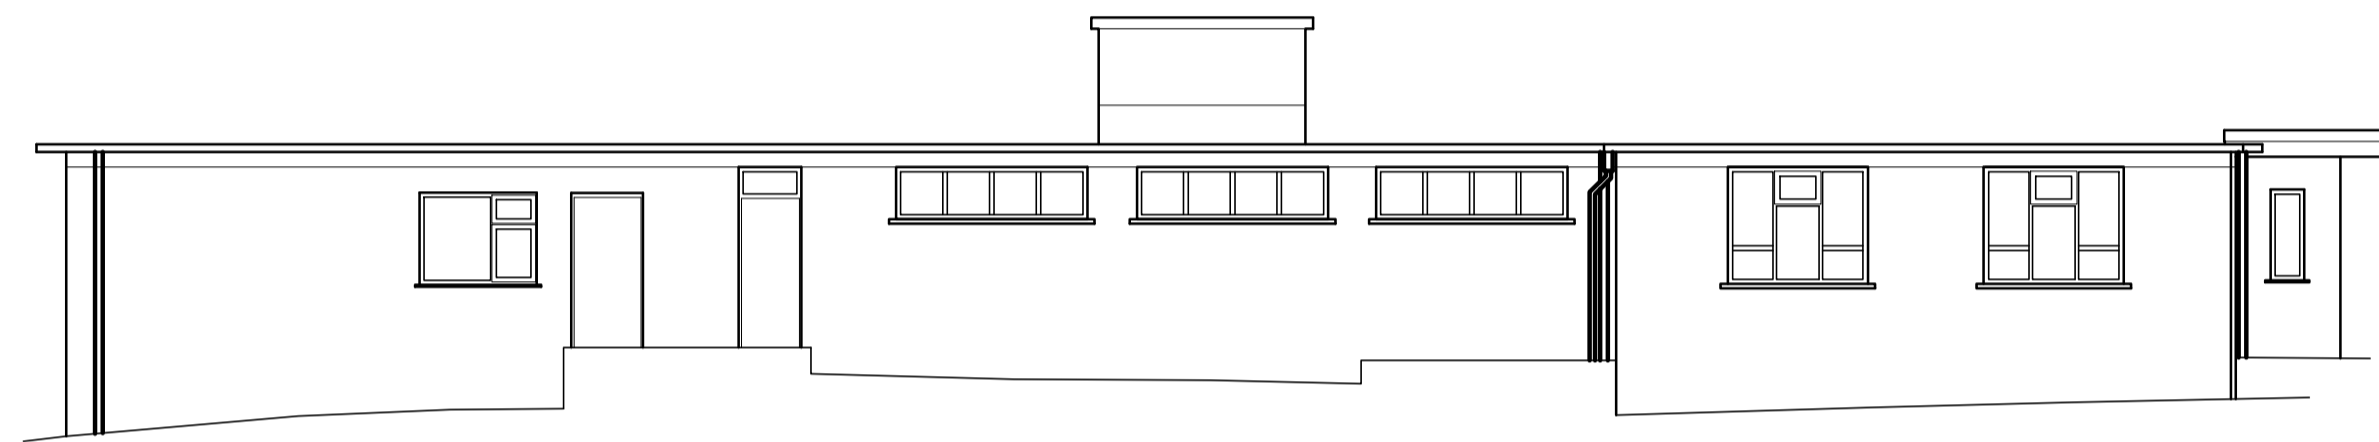

North East Elevation