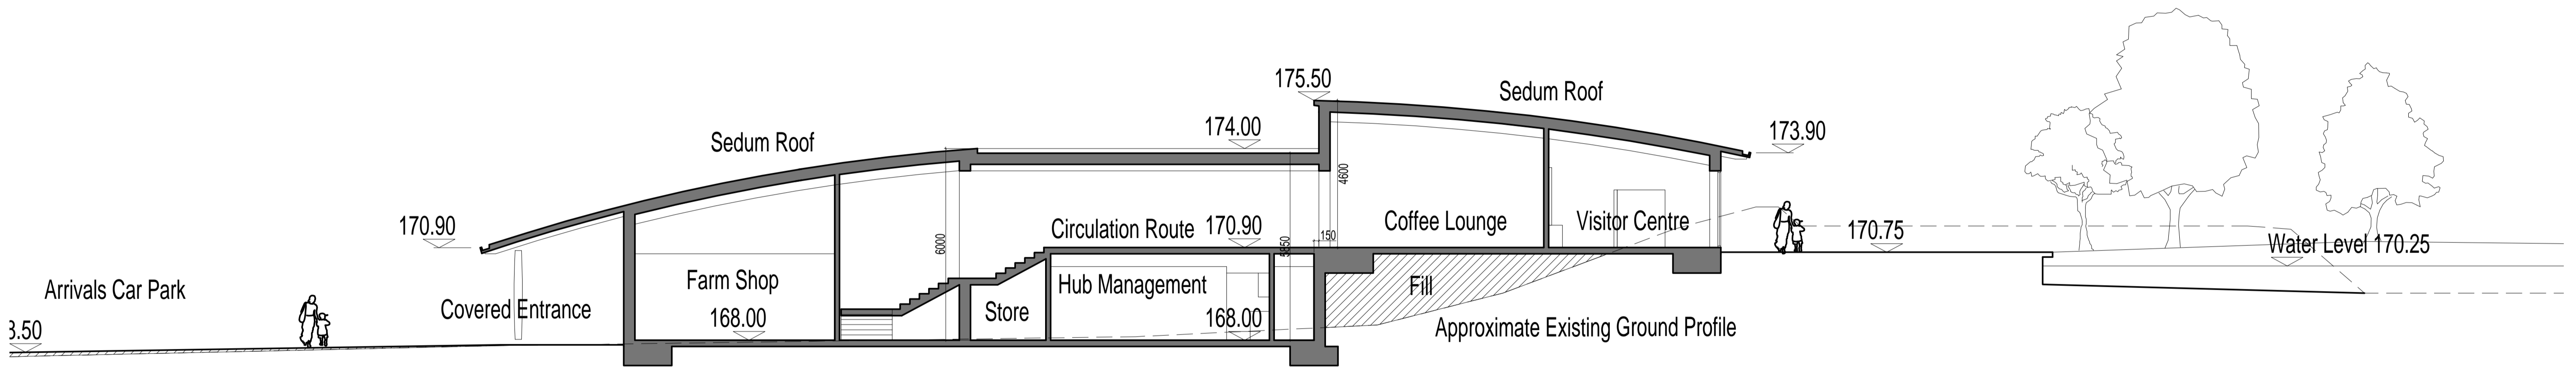

Section BB

Revision	Description	Date
A	Retitled	14.10.19

NB DA
Architects

www.nbda-architects.co.uk Tel 01625 575550

Client LAVER LEISURE (OAKAMOOR) LTD

Project MONEYSTONE PARK DEVELOPMENT

Drawing HUB BUILDING GA SECTIONS

Drawing No. 1733/HB-015 Revision A
Scale 1:100@A1 Date 03.10.18 Drawn AB

A1 Drawing