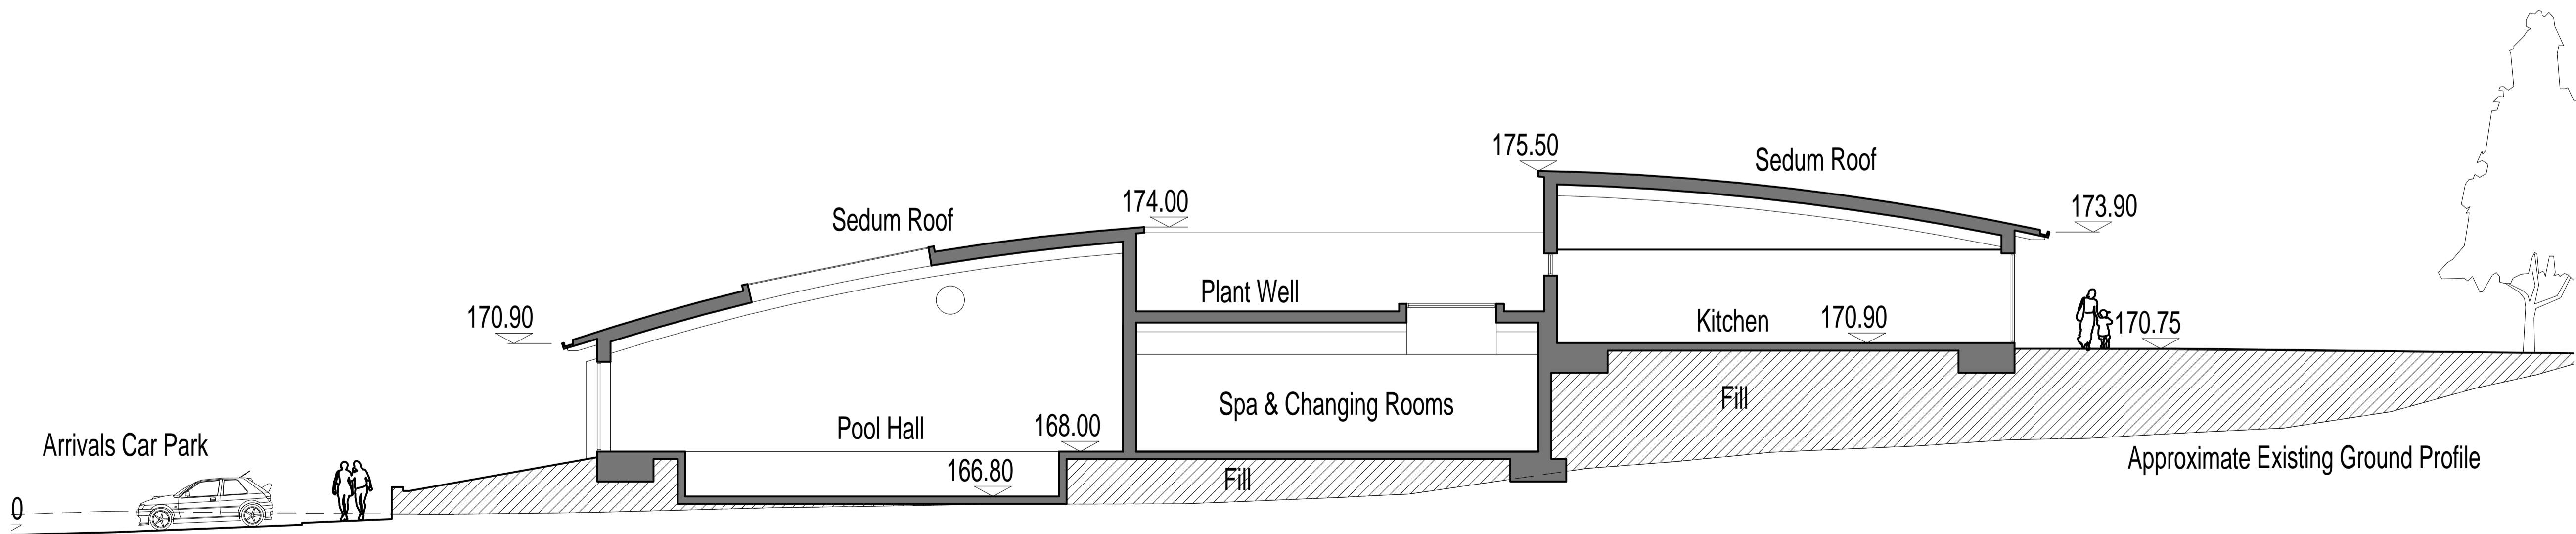

Section CC

Revision	Description	Date
A	Retitled	14.10.19

NB DA
Architects

www.nbda-architects.co.uk Tel 01625 575550

Client LAVER LEISURE (OAKAMOOR) LTD

Project MONEYSTONE PARK DEVELOPMENT

Drawing HUB BUILDING GA SECTIONS

Drawing No. 1733/HB-015 Revision A
Scale 1:100@A1 Date 03.10.18 Drawn AB

A1 Drawing