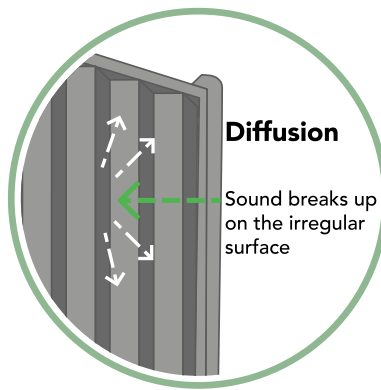

The panel combines noise reduction performance with great looks. Thick (17mm) interlocking Tongue & Groove boards are smooth-planed and mounted in a 45mm thick rebated frame to ensure there are no gaps for the noise to pass through.

Acoustic Ratings.

The Decibel Noise Reduction Panel is rated with Forest's highest acoustic rating of 4, achieving a reduction in noise level of up to 30dB. We've also tested and applied acoustic ratings to some of our most popular panels.

Triform Technology from Forest Garden.

The boards on The Decibel Noise Reduction Panel feature a specially developed triangulated profile. This creates multiple angles over the face of the board which scatter noise waves, reducing their intensity. The Decibel Noise Reduction Panel will look great in any garden and is perfect for houses with close neighbours or for gardens near busy roads.

15
YEARS
Anti-Rot
Guarantee

THE DECIBEL NOISE REDUCTION PANEL

The tight-fitting boards and smooth-planed finish bring out the natural beauty of the wood. The panels can be mounted with the boards running vertically or horizontally to accentuate either the height or length of the fence run.