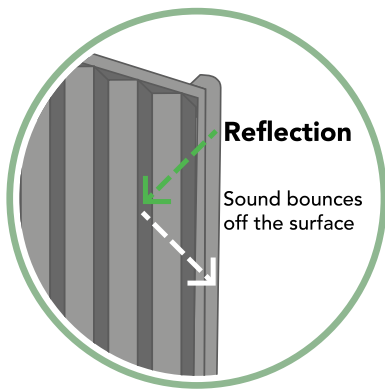

The panel combines noise reduction performance with great looks. Thick (17mm) interlocking Tongue & Groove boards are smooth-planed and mounted in a 45mm thick rebated frame to ensure there are no gaps for the noise to pass through.

Triform Technology from Forest Garden.

The boards on The Decibel Noise Reduction Panel feature a specially developed triangulated profile. This creates multiple angles over the face of the board which scatter noise waves, reducing their intensity. The Decibel Noise Reduction Panel will look great in any garden and is perfect for houses with close neighbours or for gardens near busy roads.

15
YEARS
Anti-Rot
Guarantee

THE DECIBEL NOISE REDUCTION PANEL

The tight-fitting boards and smooth-planed finish bring out the natural beauty of the wood. The panels can be mounted with the boards running vertically or horizontally to accentuate either the height or length of the fence run.