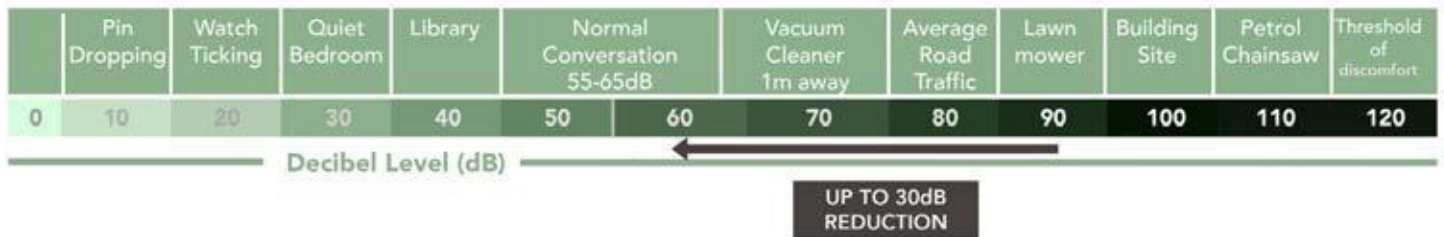

15
YEARS
Anti-Rot
Guarantee

THE DECIBEL NOISE REDUCTION PANEL

The tight-fitting boards and smooth-planed finish bring out the natural beauty of the wood. The panels can be mounted with the boards running vertically or horizontally to accentuate either the height or length of the fence run.

SDPANEL18
180(h) x 183(w)cm
Vertical Boards
SRP. £129.99