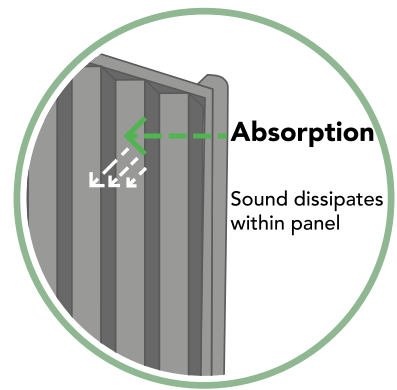

The panel combines noise reduction performance with great looks. Thick (17mm) interlocking Tongue & Groove boards are smooth-planed and mounted in a 45mm thick rebated frame to ensure there are no gaps for the noise to pass through.

Triform Technology from Forest Garden.

The boards on The Decibel Noise Reduction Panel feature a specially developed triangulated profile. This creates multiple angles over the face of the board which scatter noise waves, reducing their intensity. The Decibel Noise Reduction Panel will look great in any garden and is perfect for houses with close neighbours or for gardens near busy roads.

15
YEARS
Anti-Rot
Guarantee

THE DECIBEL NOISE REDUCTION PANEL

The tight-fitting boards and smooth-planed finish bring out the natural beauty of the wood. The panels can be mounted with the boards running vertically or horizontally to accentuate either the height or length of the fence run.